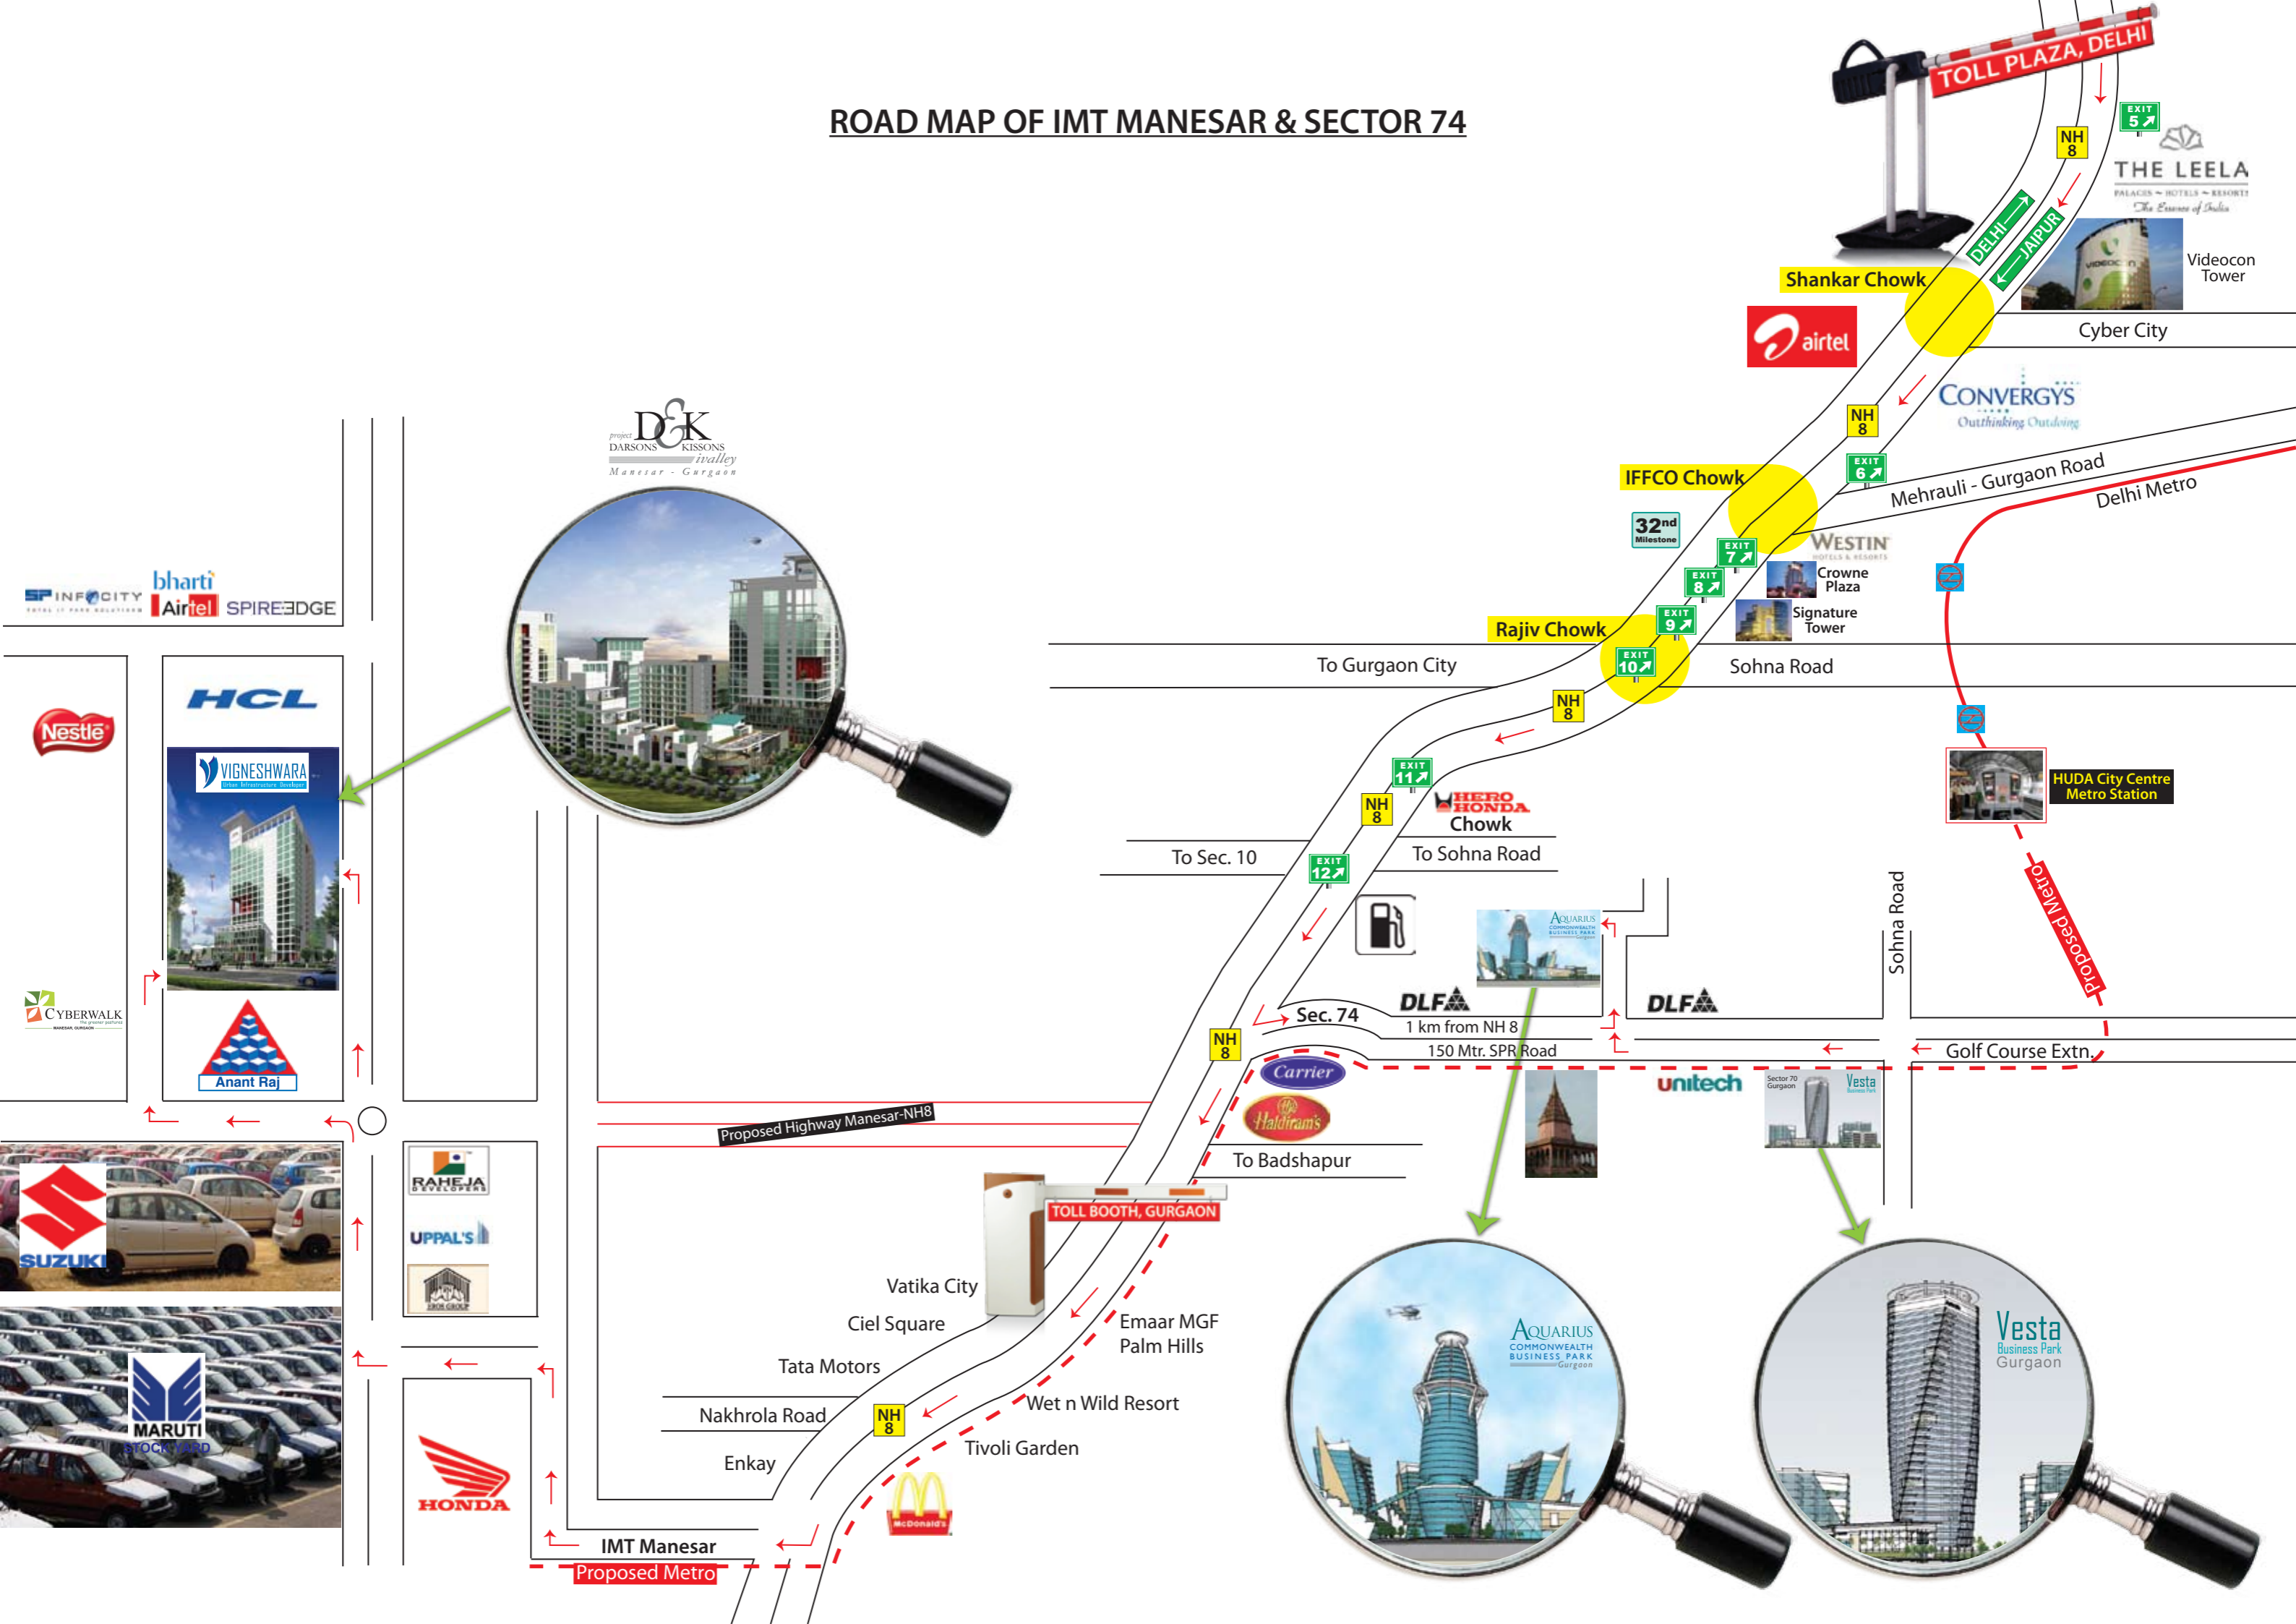

# ROAD MAP OF IMT MANESAR & SECTOR 74

SP Infocity | bharti | Airtel | SPIREEDGE

Nestle

HCL

VIGNESHWARA

Anant Raj

CYBERWALK

SUZUKI

RANEJA

UPPAL'S

MARUTI STOCK YARD

HONDA

IMT Manesar

Proposed Metro